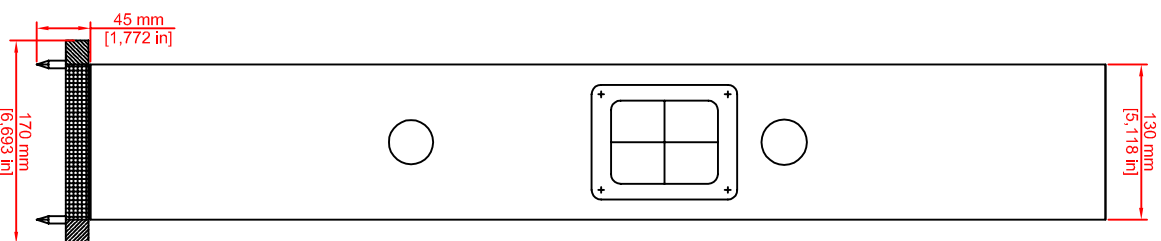

Model: Arro

Totem Acoustic

All dimensions in millimeters
+/- 2mm, 1" = 25.4mm