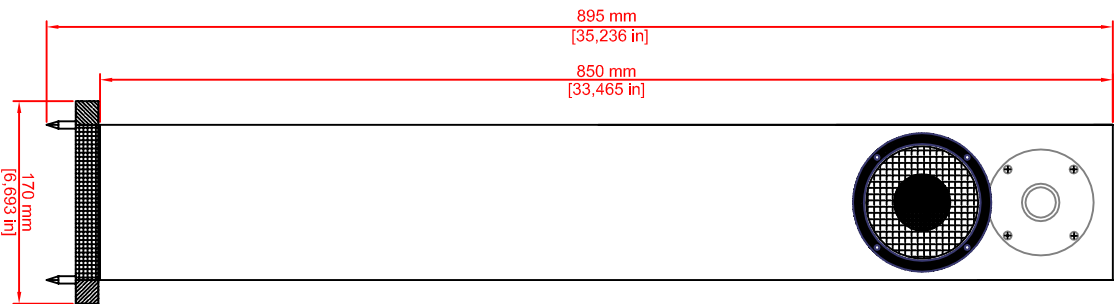

Model: Arro

Totem Acoustic

All dimensions in millimeters
+/- 2mm, 1" = 25.4mm